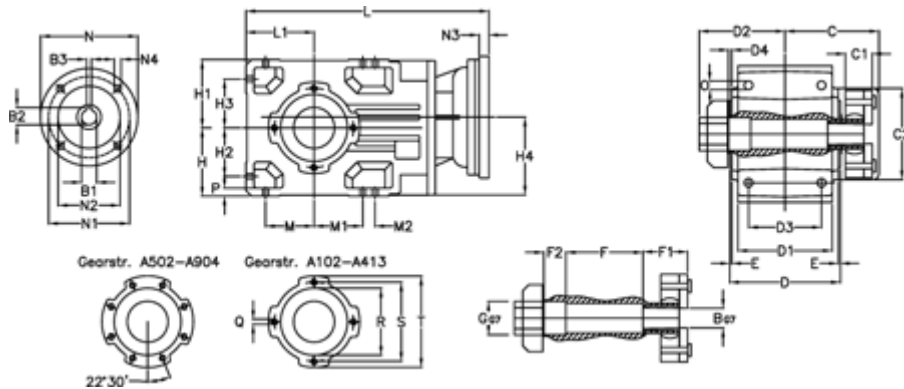

Article number: 296003517186225

Description: Bevel helical gearbox
A353QF30-171,8-P71B5

Measures

B = 30	D1 = 166	F2 = 53	L = 417.0	N3 = 4,5
B1 = 14	D2 = 80	G = 42	L1 = 100	N4 = M8x16
B2 = 16.3	D3 = 135	GA = 43	M = 73.0	O = 12.0
B3 = 5	d4 = 5.0	H = 100	M1 = 73.0	P = 11
C = 70.0	Description = A353 QF-xx P71 B5	H1 = 100	M2 = 11	Q = M10x17
C1 = 24	E = 3.5	H2 = 73.0	N = 160	R = 110
C2 = 90.0	F = 12.0	H3 = 73.0	N1 = 130	S = 130
D = 173	F1 = 48.0	H4 = 114.0	N2 = 110	T = 150